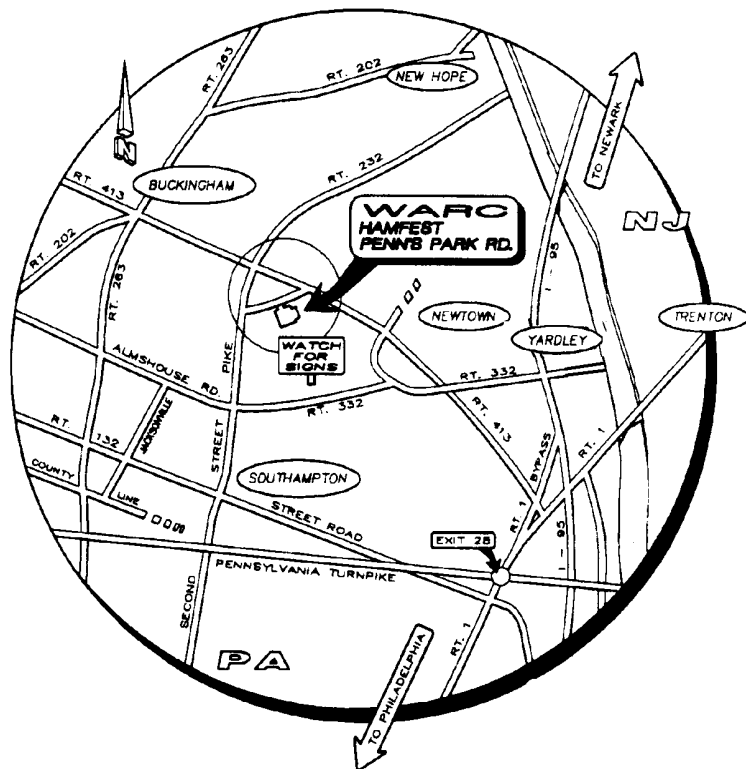

Warminster Amateur Radio Club's

Hamfest 2010

Sunday, May 2nd, 2010 (rain or shine)

Open at 7 a.m. (vendors at 6 a.m.)

**Middletown Grange Fair Grounds
576 Penns Park Road
Wrightstown, Bucks Cty, PA**

**Hamfest GPS Coordinates:
N 40° 15' 51" W 74° 59' 16"**

K3DN talk-in on:

147.09 Repeater + offset — PL 131.8

443.95 Repeater + offset — PL 131.8

146.52 Simplex

**Lots of New & Used Ham Radio &
Computer Equipment**

One of the area's largest indoor facilities

Inclement weather is not a problem

- ◆ Gate admission only \$5.00/person (unlicensed spouses & children under 13 free)
- ◆ Unlimited outdoor tailgating space available at \$10.00/car-width space (head-in parking) — not including admission.
- ◆ Approximately 70 indoor spaces available at \$15.00/table — not including admission
Tables provided with electricity.
- ◆ Food & beverages available
- ◆ W.A.S. field checking
- ◆ Equipment check-out table
- ◆ VE Testing at 10:00 a.m.
- ◆ Handicap parking available